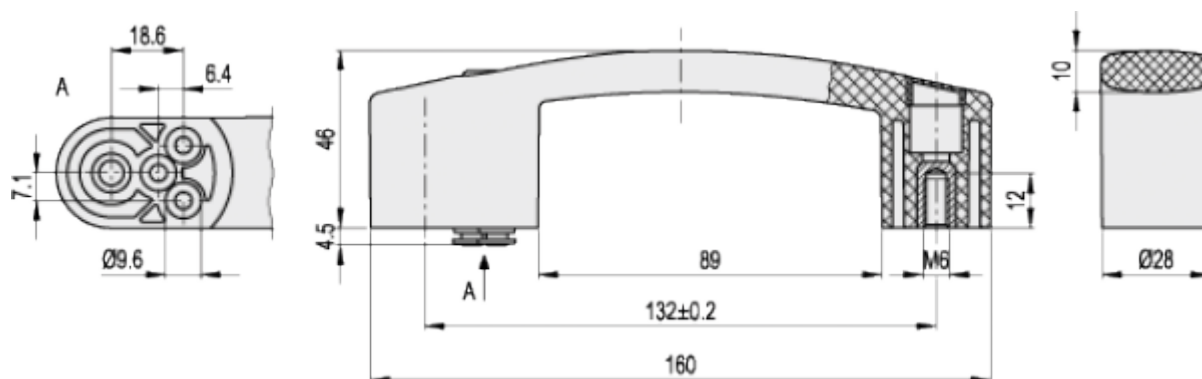

Data Sheet

Article number: 23052606011

Description: E+G Handle with pneumatic drive
EBR.150-PN-3/2-NO

Measures

Description = EBR.150-PN-3/2-NO